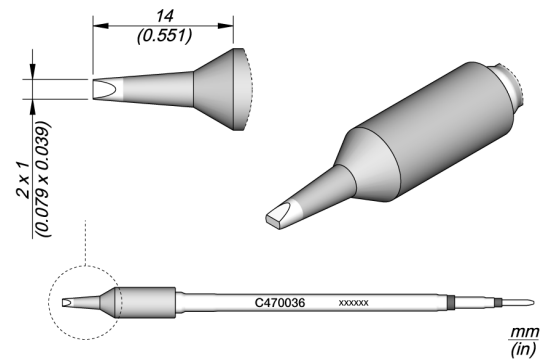

C470036 Chisel Cartridge 2 x 1

C470 cartridges are the **largest** ones of the JBC range. This range features many shapes, sizes and **special** models. Due to their size, these cartridges are appropriate for **intensive soldering** purposes and they are perfect for both **SMD** and applications with high power requirements. They work with **T470 Handpieces**. **JBC Long Life Tips** offer instant heat up, excellent heat transfer and great durability. They last **5 times longer** than other brands thanks to the JBC Most Efficient Soldering System and the Sleep & Hibernation features.

**REFERENCES**

C470036

SPECIFICATIONS

Net weight	0,02 kg (0.03lb)
------------	------------------

WEIGHT AND DIMENSIONS

Package	183 x 60 x 34 mm / 0.03 kg
	7.20 x 2.36 x 1.34 in / 0.06 lb