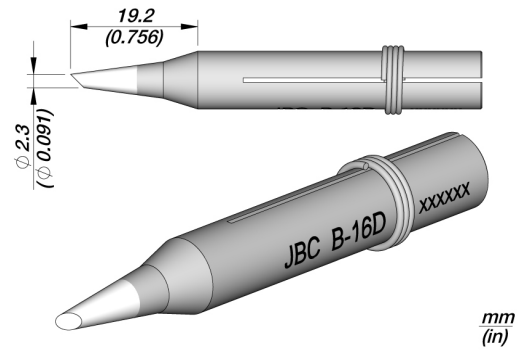

Tips for 30ST/40ST/SL2020 and IN2100

REFERENCES

0400200

SPECIFICATIONS

Net weight 0,01 kg (0.03lb)

WEIGHT AND DIMENSIONS

Package 80 x 40 x 35 mm / 0.02 kg
3.15 x 1.57 x 1.38 in / 0.04 lb