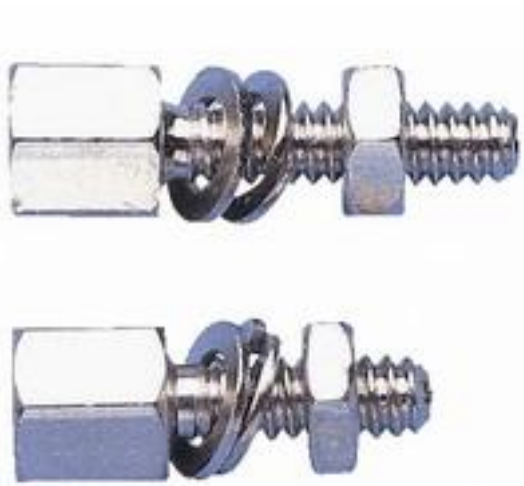

Datasheet

RS Pro Female Nickel Plated D screwlock assembly, 13mm

RS Stock No: **453-892A**

Product Details

RS Pro nickel plated female screwlock assembly is suitable for use with D connector. This screwlock assembly has 4 - 40 UNC thread size over the screw length of 13 mm.

Features and Benefits

- Nickel plated screwlock assembly
- For use with D connector
- 13 mm thread length

ENGLISH

Specifications:

Connector Type	D Connector
Finish	Nickel
For Use With	D Connector
Screw Length	13 mm
Screwlock Gender	Female
Thread Size	#4-40 UNC
Type	Screwlock