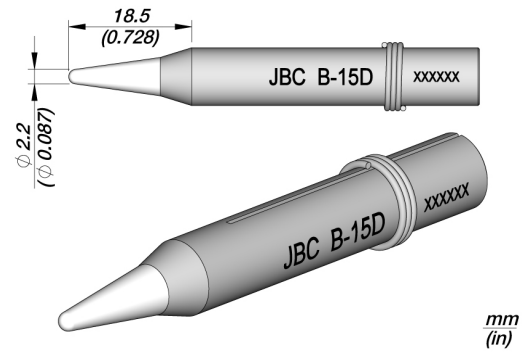

Tips for 30ST/40ST/SL2020 and IN2100

REFERENCES

0300400

SPECIFICATIONS

Net weight 0,01 kg (0.03lb)

WEIGHT AND DIMENSIONS

Package 80 x 40 x 35 mm / 0.02 kg
3.15 x 1.57 x 1.38 in / 0.04 lb