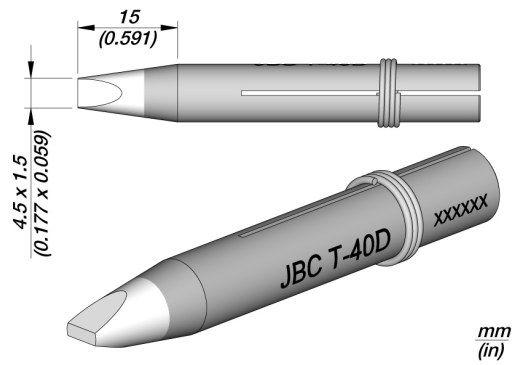

Tips for 30ST/40ST/SL2020 and IN2100

REFERENCES

0300608

SPECIFICATIONS

Net weight 0,02 kg (0.03lb)

WEIGHT AND DIMENSIONS

Package 80 x 40 x 35 mm / 0.02 kg
3.15 x 1.57 x 1.38 in / 0.05 lb