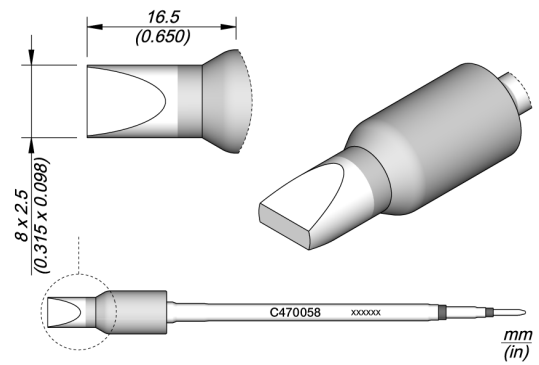

C470058 Chisel Cartridge 8 x 2.5

C470 cartridges are the **largest** ones of the JBC range. This range features many shapes, sizes and **special** models. Due to their size, these cartridges are appropriate for **intensive soldering** purposes and they are perfect for both **SMD** and applications with high power requirements. They work with **T470 Handpieces**. **JBC Long Life Tips** offer instant heat up, excellent heat transfer and great durability. They last **5 times longer** than other brands thanks to the JBC Most Efficient Soldering System and the Sleep & Hibernation features.

**REFERENCES**

C470058

SPECIFICATIONS

Net weight 0,03 kg (0.06lb)

WEIGHT AND DIMENSIONS

Package 183 x 60 x 34 mm / 0.04 kg
7.20 x 2.36 x 1.34 in / 0.08 lb